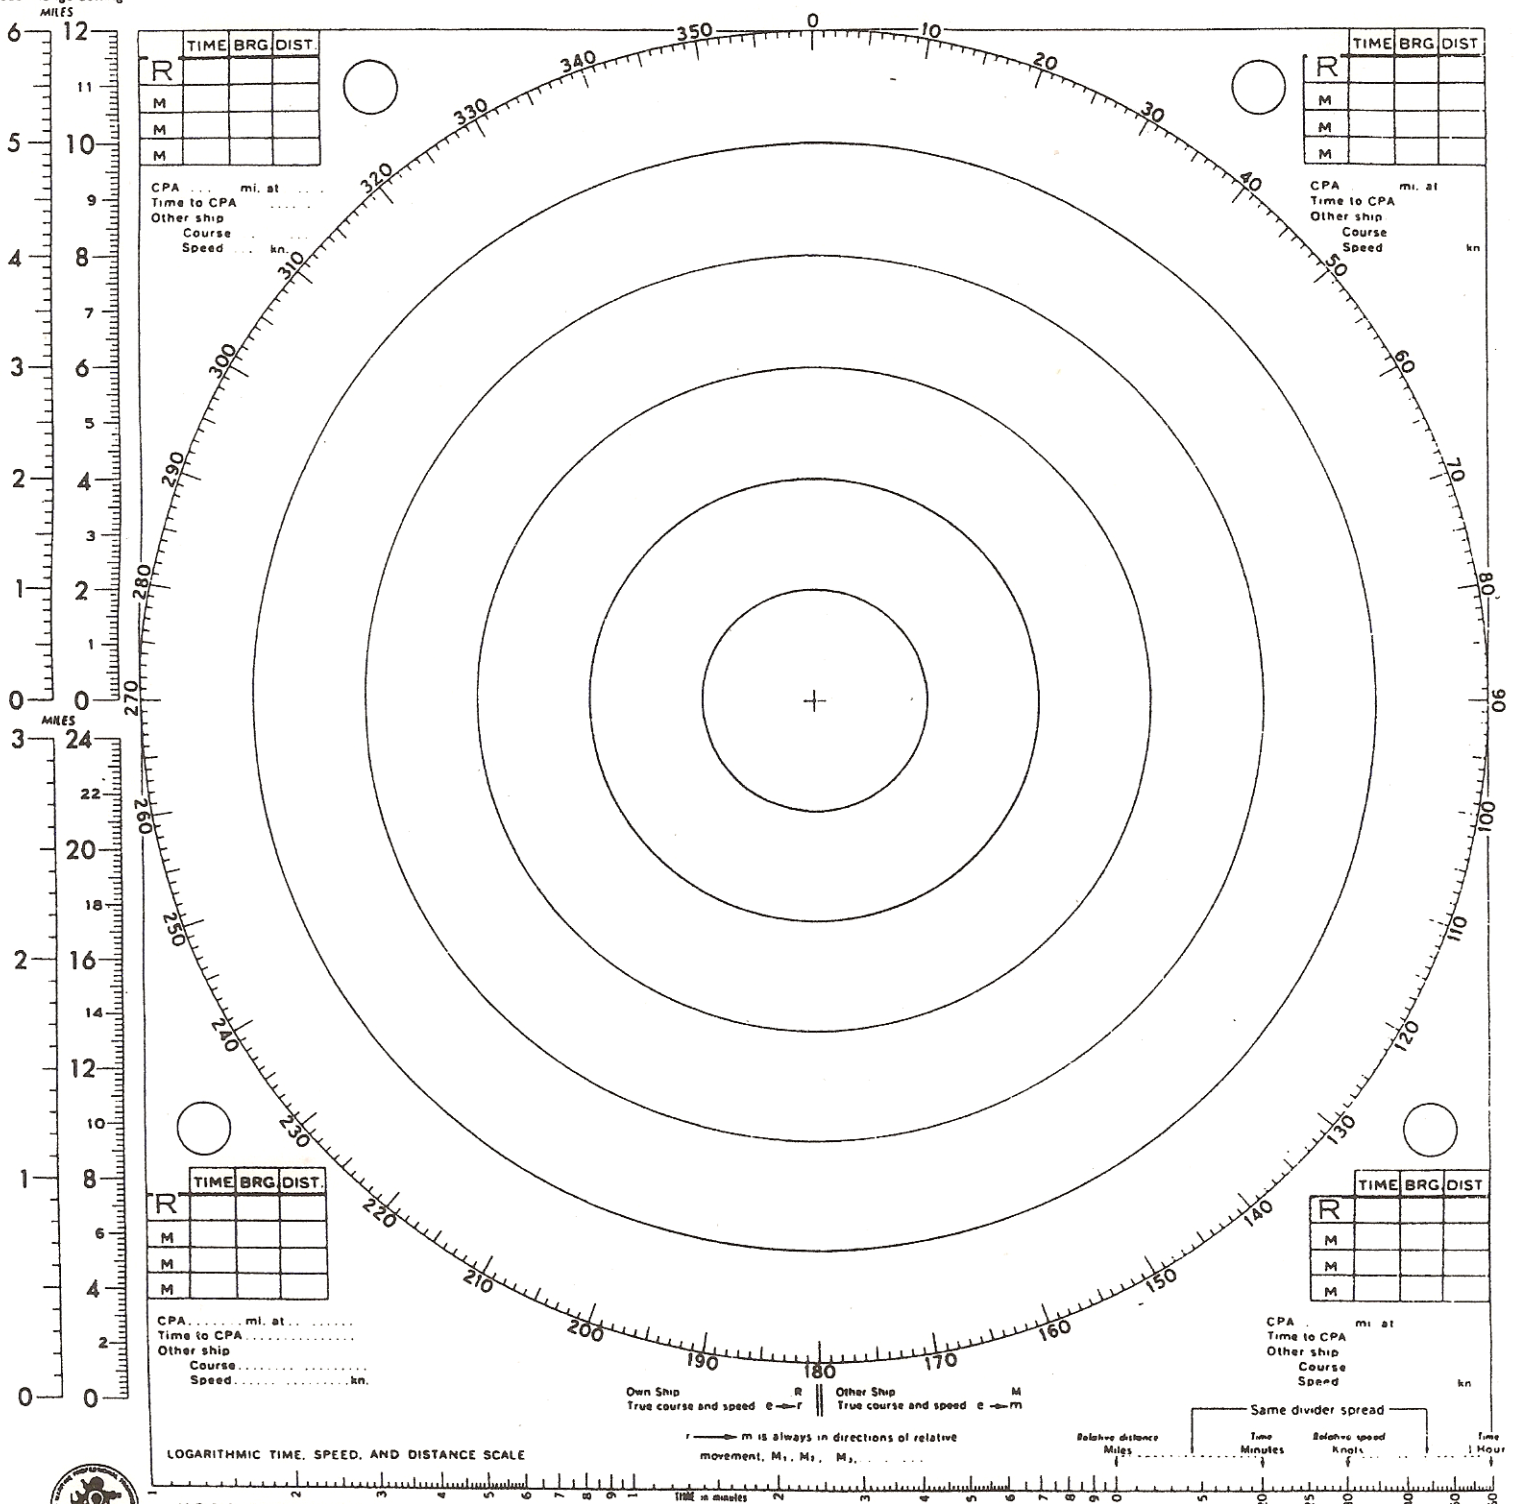

# RADAR TRANSFER PLOTTING SHEET

DISTANCE SCALES  
Radar Range Setting

U.S.C.G. License Exam Prep.  
Radar • Celestial • Navigation • Sail  
**MARITIME PROFESSIONAL**  
MASTERS, MATES and ENGINEERS TRAINING  
Fl. Lauderdale, FL 33316 • 1-800-423-9267

5089

Own Ship's Initial Course ..... Speed .....  
Summary of action taken .....  
Radar Observer ..... Date Mo Day Yr